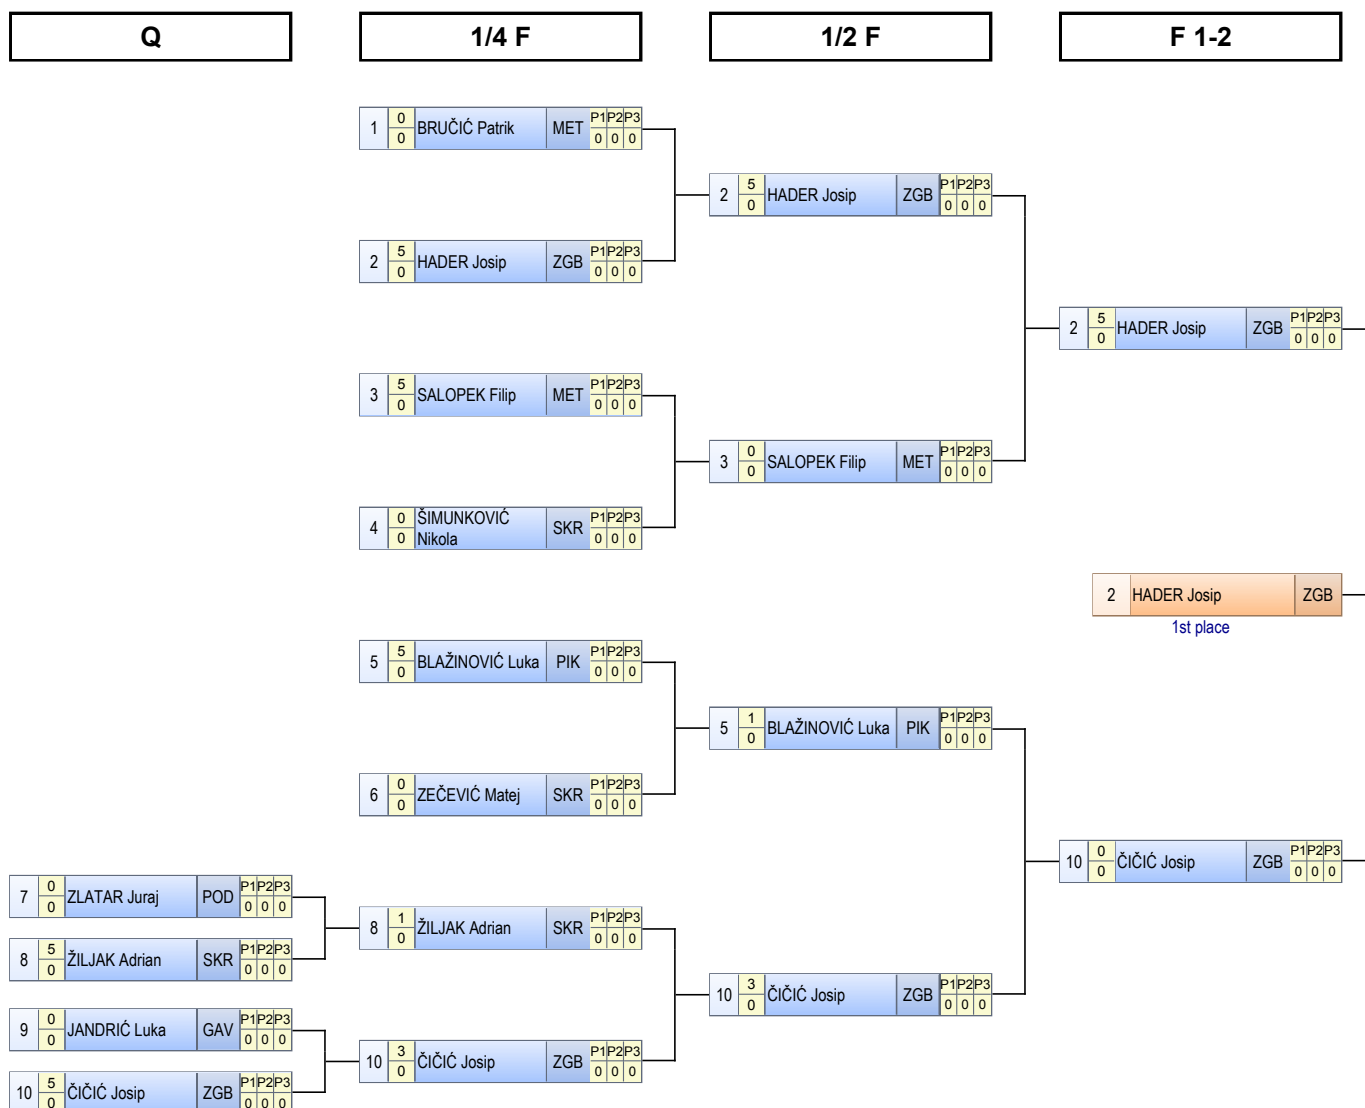

TABLICA ELIMINACIJE

Prv. Hrvatske za mlađe dječake i djevojčice početnike SL načinom - FS - 33 kg

2 HADER Josip ZGB
1st place

KONAČNI POREDAK

Repechage A