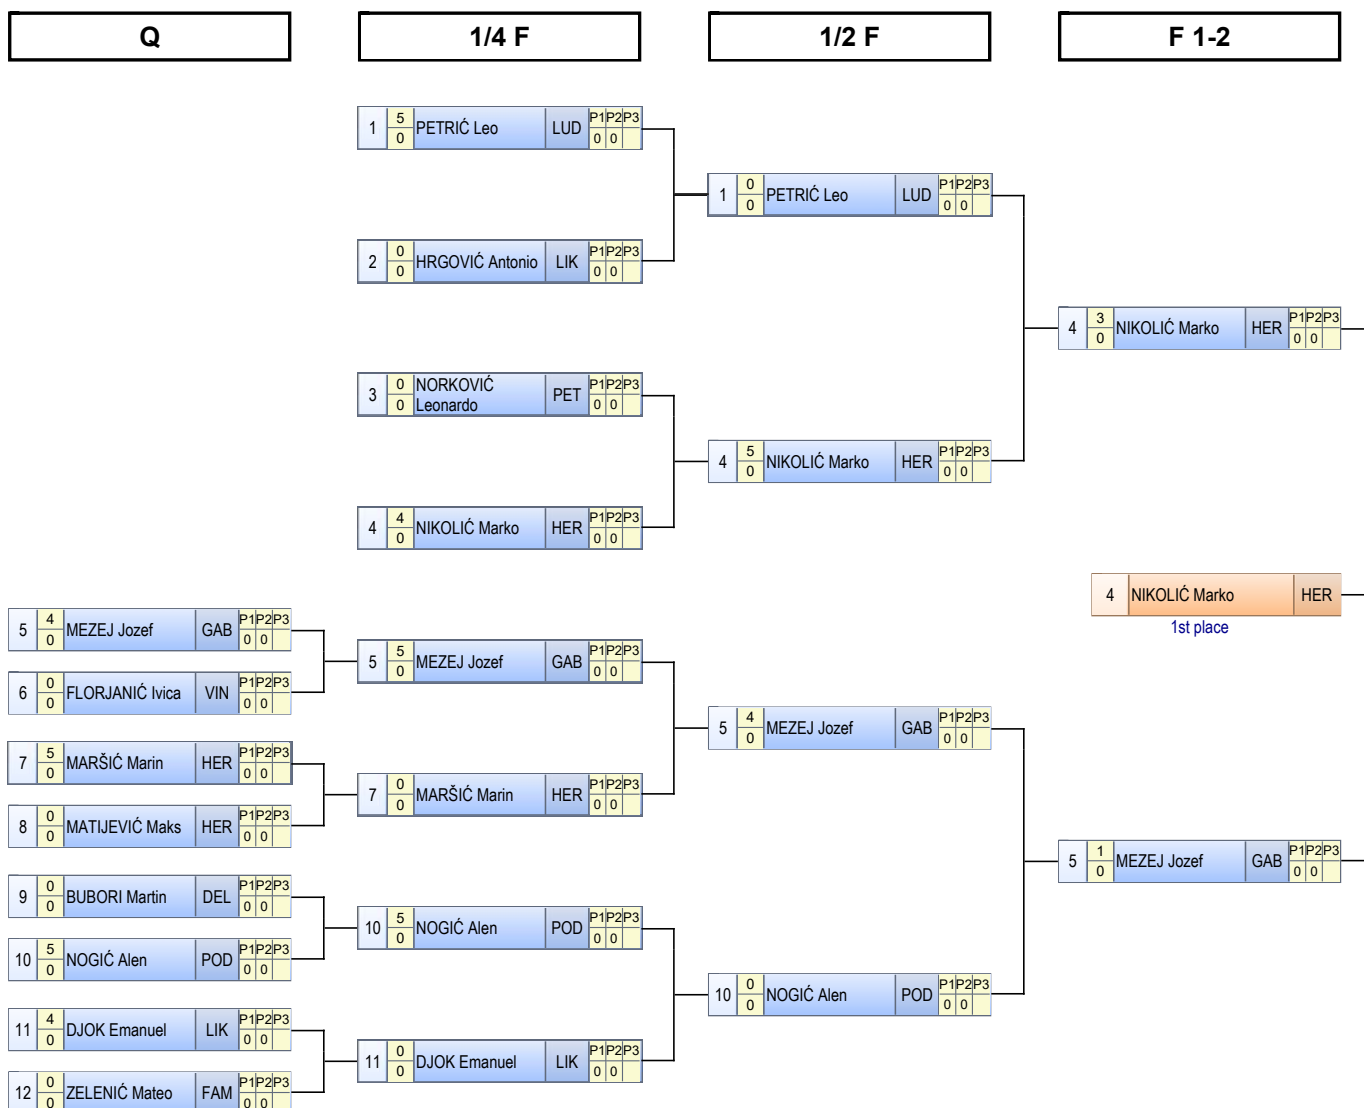

Repechage A

Repechage B

KONAČNI POREDAK

Plasman	Hrvač	Ekpa
1	NIKOLIĆ Marko	HER
2	MEZEJ Jozef	GAB
3	PETRIĆ Leo	LUDB
3	NOGIĆ Alen	PODR
5	NORKOVIĆ Leonardo	PET
5	FLORJANIĆ Ivica	VIND
7	MARŠIĆ Marin	HER
8	DJOK Emanuel	LIKA
9	HRGOVIĆ Antonio	LIKA
9	MATIJEVIĆ Maks	HER
9	BUBORI Martin	DEL-Z
9	ZELENIĆ Mateo	FAMI