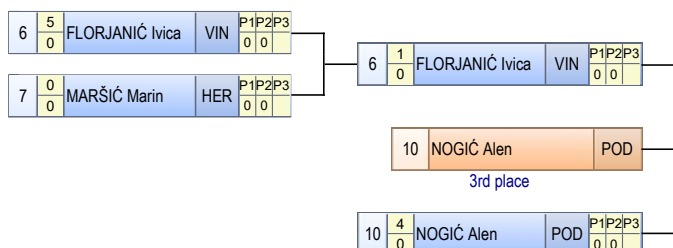

Repechage B

KONAČNI POREDAK

Plasman	Hrvač	Ekpa
1	NIKOLIĆ Marko	HER
2	MEZEJ Jozef	GAB
3	PETRIĆ Leo	LUDB
3	NOGIĆ Alen	PODR
5	NORKOVIĆ Leonardo	PET
5	FLORJANIĆ Ivica	VIND
7	MARŠIĆ Marin	HER
8	DJOK Emanuel	LIKA
9	HRGOVIĆ Antonio	LIKA
9	MATIJEVIĆ Maks	HER
9	BUBORI Martin	DEL-Z
9	ZELENIĆ Mateo	FAMI