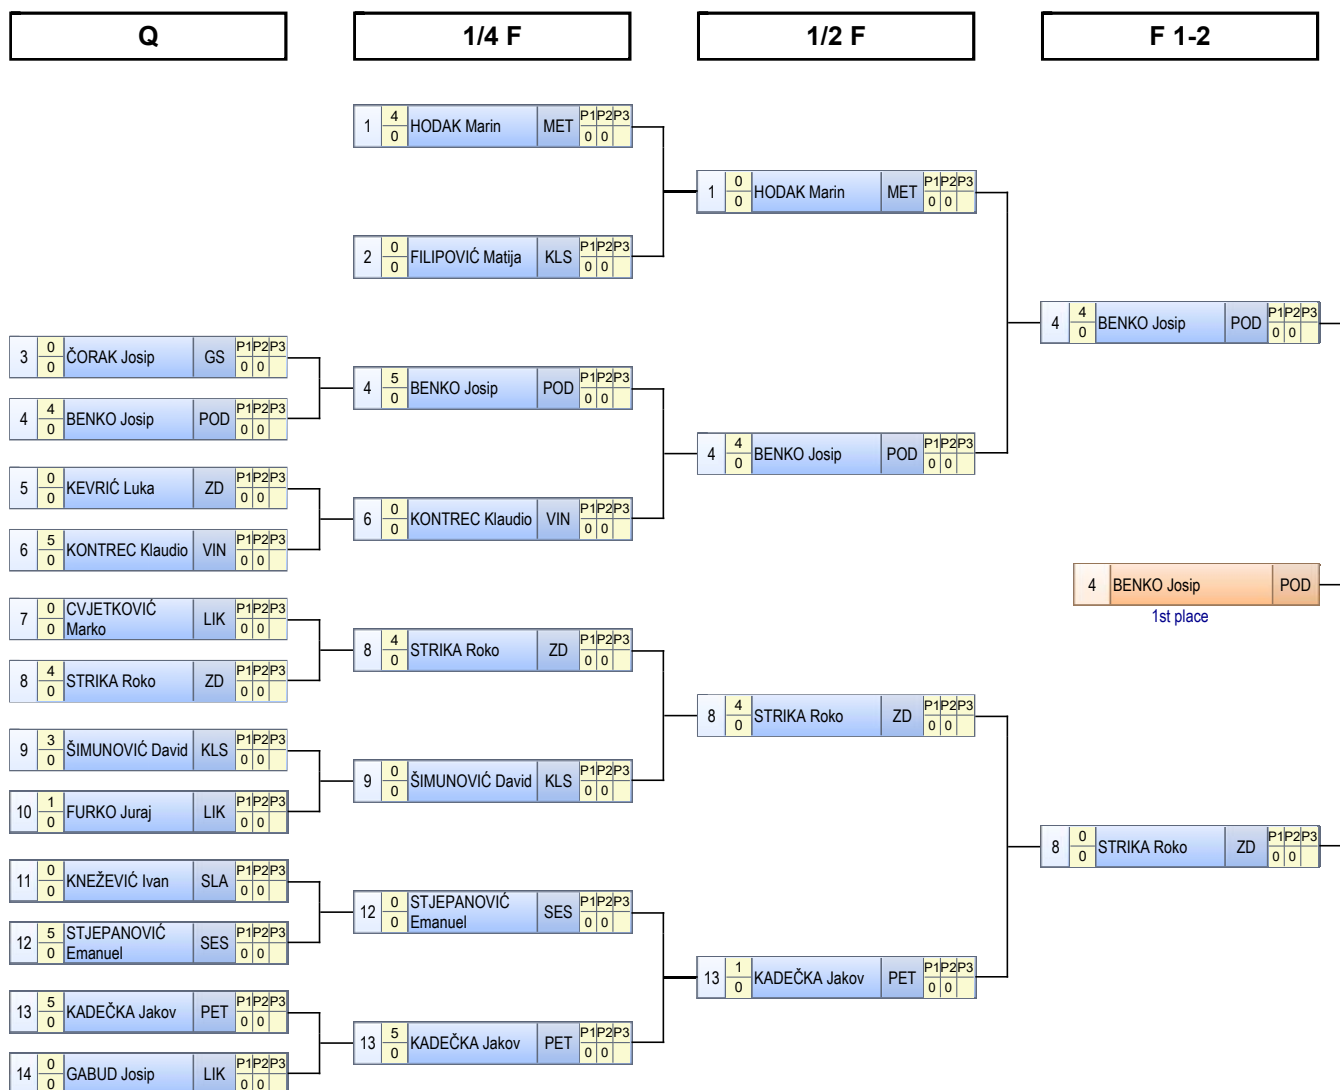

KONAČNI POREDAK

Plasman	Hrvač	Ekipa
1	BENKO Josip	PODR
2	STRIKA Roko	ZD
3	ČORAK Josip	GS
3	KADEČKA Jakov	PET
5	HODAK Marin	MET
5	ŠIMUNOVIĆ David	KLS
7	KONTREC Klaudio	VIND
8	STJEPANOVIĆ Emanuel	SES
9	FURKO Juraj	LIKA
10	FILIPOVIĆ Matija	KLS
10	KEVRIĆ Luka	ZD
10	CVJETKOVIĆ Marko	LIKA
10	KNEŽEVIĆ Ivan	SLAT
10	GABUD Josip	LIKA

Repechage A

Repechage B