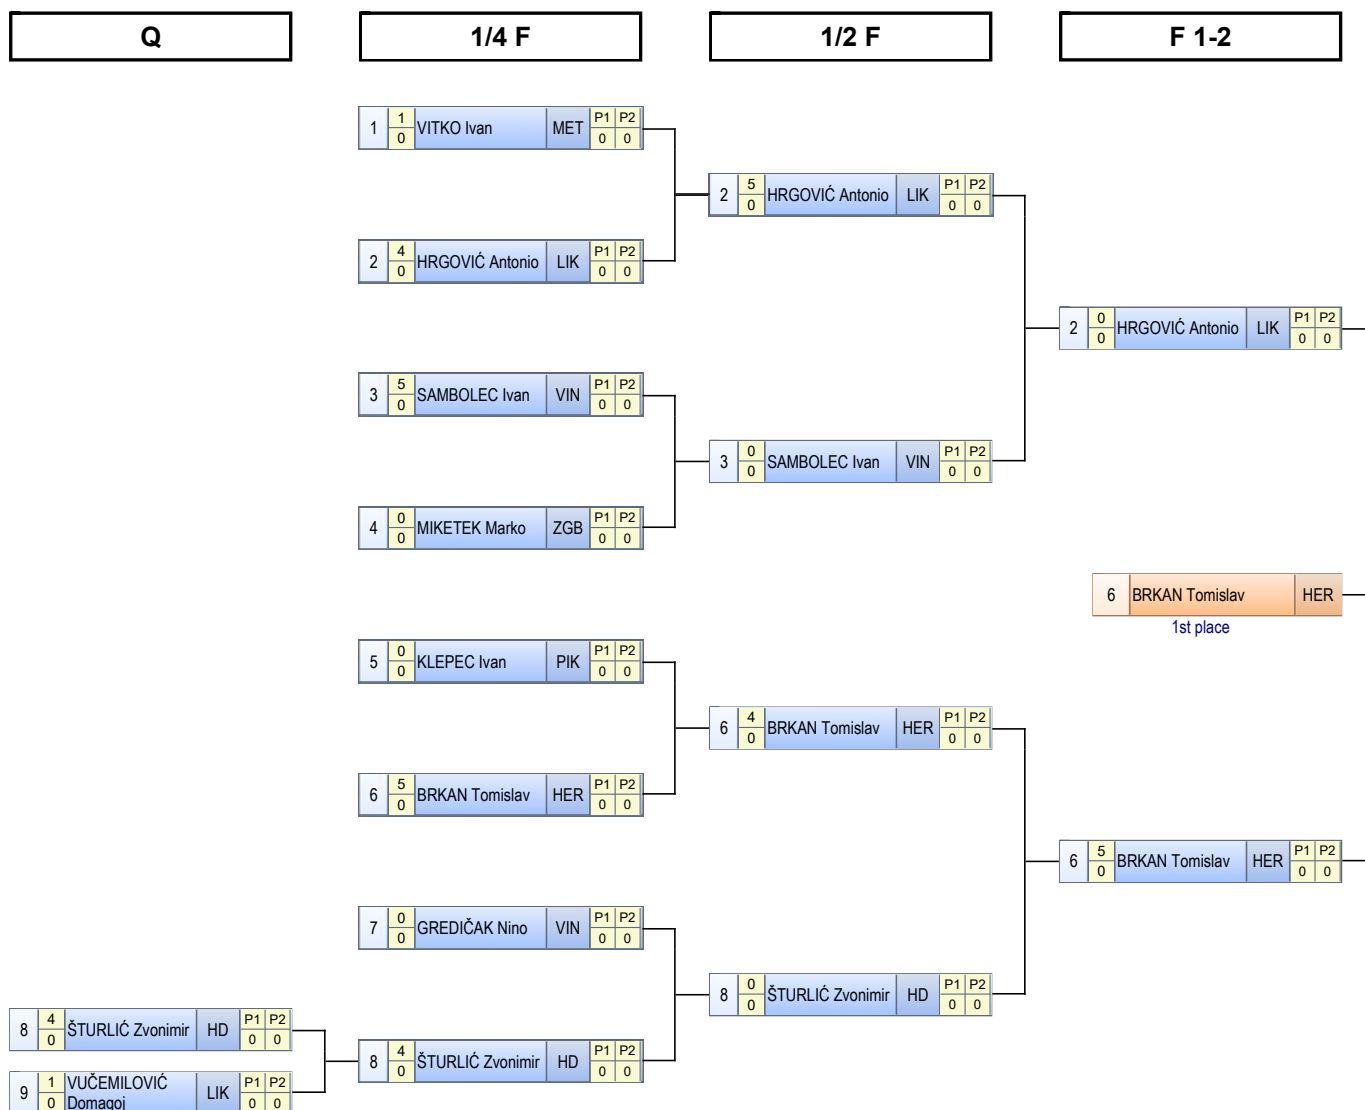

TABLICA ELIMINACIJE

PH za st.dj. i jun, st.djevoj. i juniorke

STDJ FS 85 kg

KONAČNI POREDAK

Repechage A